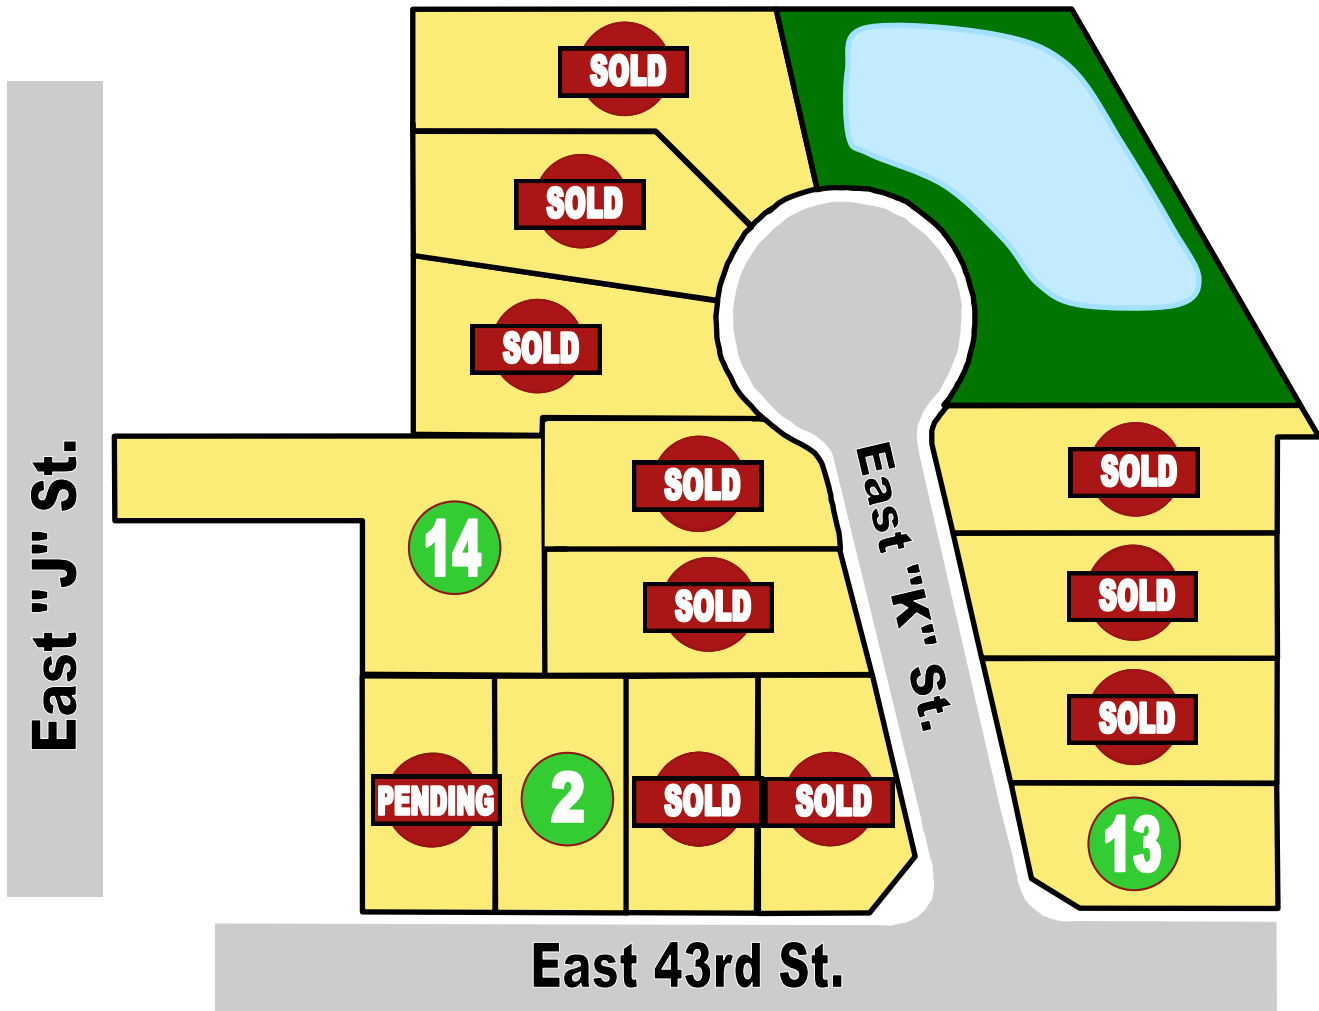

# COMMUNITY PLAT MAP

### DRIVING DIRECTIONS:

From I-5, take the East 38th St. Exit in Tacoma near the Tacoma Mall. Go East on 38th to McKinley Ave, turn Right. Turn Left on 43rd St. and then Left again on East "K" St. into community.